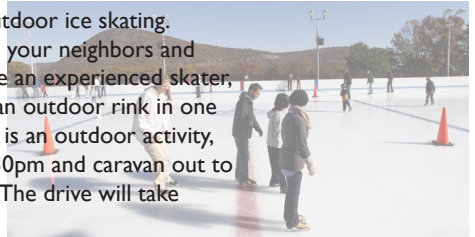

Newcomer's Orientation & Welcome (NOW)

January 13, 4:30-6:30pm

Snow Tubing at Thomas Bull Memorial Park

Route 416, Montgomery, NY

\$12 per person payable to Thomas Bull Memorial Park
Don't let the cold and snowy weather keep you locked indoors all season. Join us for a great time in the crisp, winter air. With over 20 tubing slopes to choose from, you and the kids will have an amazing time at this local favorite activity. Come dressed in layers and in your snow pants and jacket. Meet at ACS at 3:30pm and caravan out to the location or just meet the staff there at 4:30pm. The drive will take approximately 45 minutes.

February 17, 2-3pm

Ice Skating at Bear Mountain Skating Rink

FREE

The quintessential Northern winter activity is outdoor ice skating. Come experience this amazingly fun activity with your neighbors and friends. Whether you are a beginner or if you are an experienced skater, you will enjoy this rare opportunity to skate on an outdoor rink in one of the most beautiful settings in the area. As this is an outdoor activity, please come dressed warmly. Meet at ACS at 1:30pm and caravan out to the location or just meet the staff there at 2pm. The drive will take approximately 15 minutes.