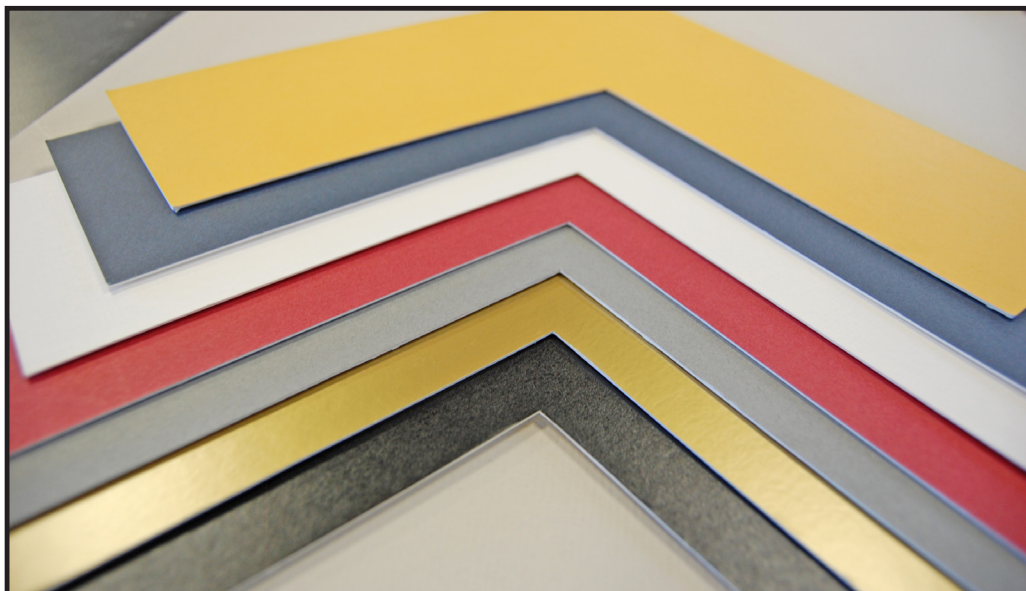

**Essential Package**

**\$125**

Choose from the following frames:

Essential:

*Moulding Numbers from top to bottom*

1. GMDF-6
2. GMDF-3
3. GMDF-2
4. GMDF-1
5. G-8005

**Elegant Package**

**\$175**

Choose from the following frames:

Elegant:

*Moulding Numbers from top to bottom*

1. G-7207
2. G-338
3. NDN-102-M
4. G-772
5. G-4412

**Extravagant Package**

**\$250**

Choose from the following frames:

Extravagant:

*Moulding Numbers from top to bottom*

1. G-2050
2. G-4614
3. G-7470
4. G-7122
5. G-5126

**Essential and Elegant Package**

*Choose two of the above mats:*

Price includes service, frame up to **18x24**, choice of 2 mats, regular glass and a **2x4** engraving plate with up to 50 characters (increase in size or number of characters available for a fee) Other mat and glass choices are available at an additional cost.

**Extravagant Package**

*Choose two of the above mats:*

Price includes service, frame up to **20x32**, choice of 2 mats, regular glass and a **4x6** engraving plate with up to 50 characters (increase in size or number of characters available for a fee) Other mat and glass choices are available at an additional cost.