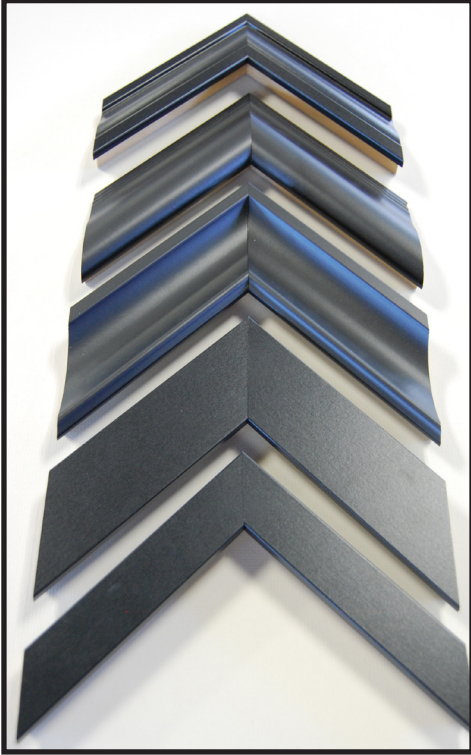

**Essential Package**

**\$125**

Choose from the following frames:

Essential:

*Moulding Numbers from top to bottom*

1. GMDF-6
2. GMDF-3
3. GMDF-2
4. GMDF-1
5. G-8005

**Elegant Package**

**\$175**

Choose from the following frames:

Elegant:

*Moulding Numbers from top to bottom*

1. G-7207
2. G-338
3. NDN-102-M
4. G-772
5. G-4412

**Extravagant Package**

**\$250**

Choose from the following frames:

Extravagant:

*Moulding Numbers from top to bottom*

1. G-2050
2. G-4614
3. G-7470
4. G-7122
5. G-5126

**Essential and Elegant Package**

*Choose two of the above mats:*

Price includes service, frame up to **18x24**, choice of 2 mats, regular glass and a **2x4** engraving plate with up to 50 characters (increase in size or number of characters available for a fee) Other mat and glass choices are available at an additional cost.

**Extravagant Package**

*Choose two of the above mats:*

Price includes service, frame up to **20x32**, choice of 2 mats, regular glass and a **4x6** engraving plate with up to 50 characters (increase in size or number of characters available for a fee) Other mat and glass choices are available at an additional cost.